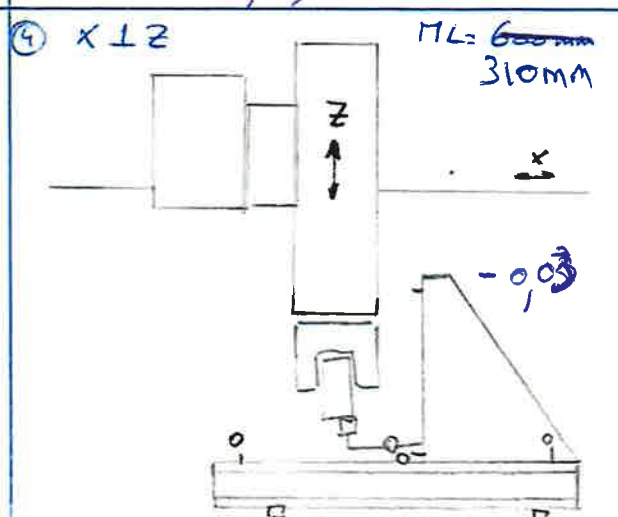

Klant	
Verantwoordelijke klant	
Datum	20/04/2026
Uur	
Techniker GIMA	
Referentienummer GIMA	

Machine	Merk	BRETON
	Type	XCLEEDER 900R/T
	Serienummer	62044
	Interne nummer