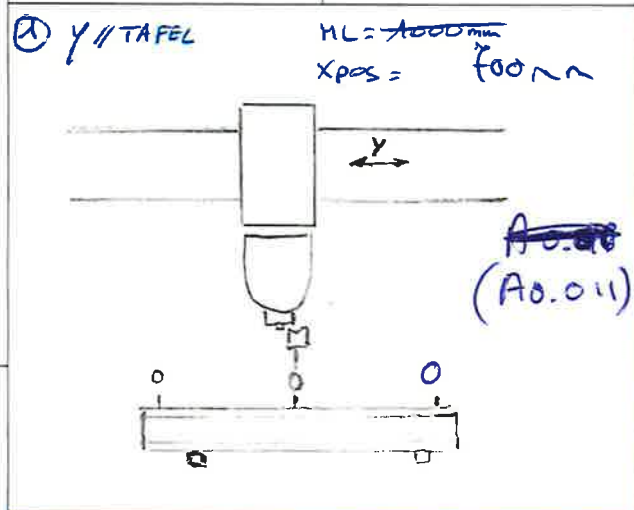

Klant	
Verantwoordelijke klant	
Datum	20/04/2026
Uur	
Techniker GIMA	
Referentienummer GIMA	

Machine	Merk	BRETON
	Type	XCLEEDER 900R/T
	Serienummer	62044
	Interne nummer