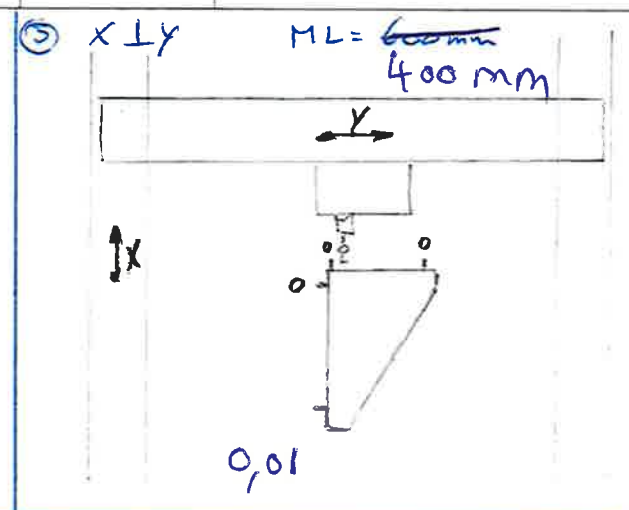

Klant	
Verantwoordelijke klant	
Datum	20/04/2026
Uur	
Techniker GIMA	
Referentienummer GIMA	

Machine	Merk	BRETON
	Type	XCLEEDER 900R/T
	Serienummer	62044
	Interne nummer