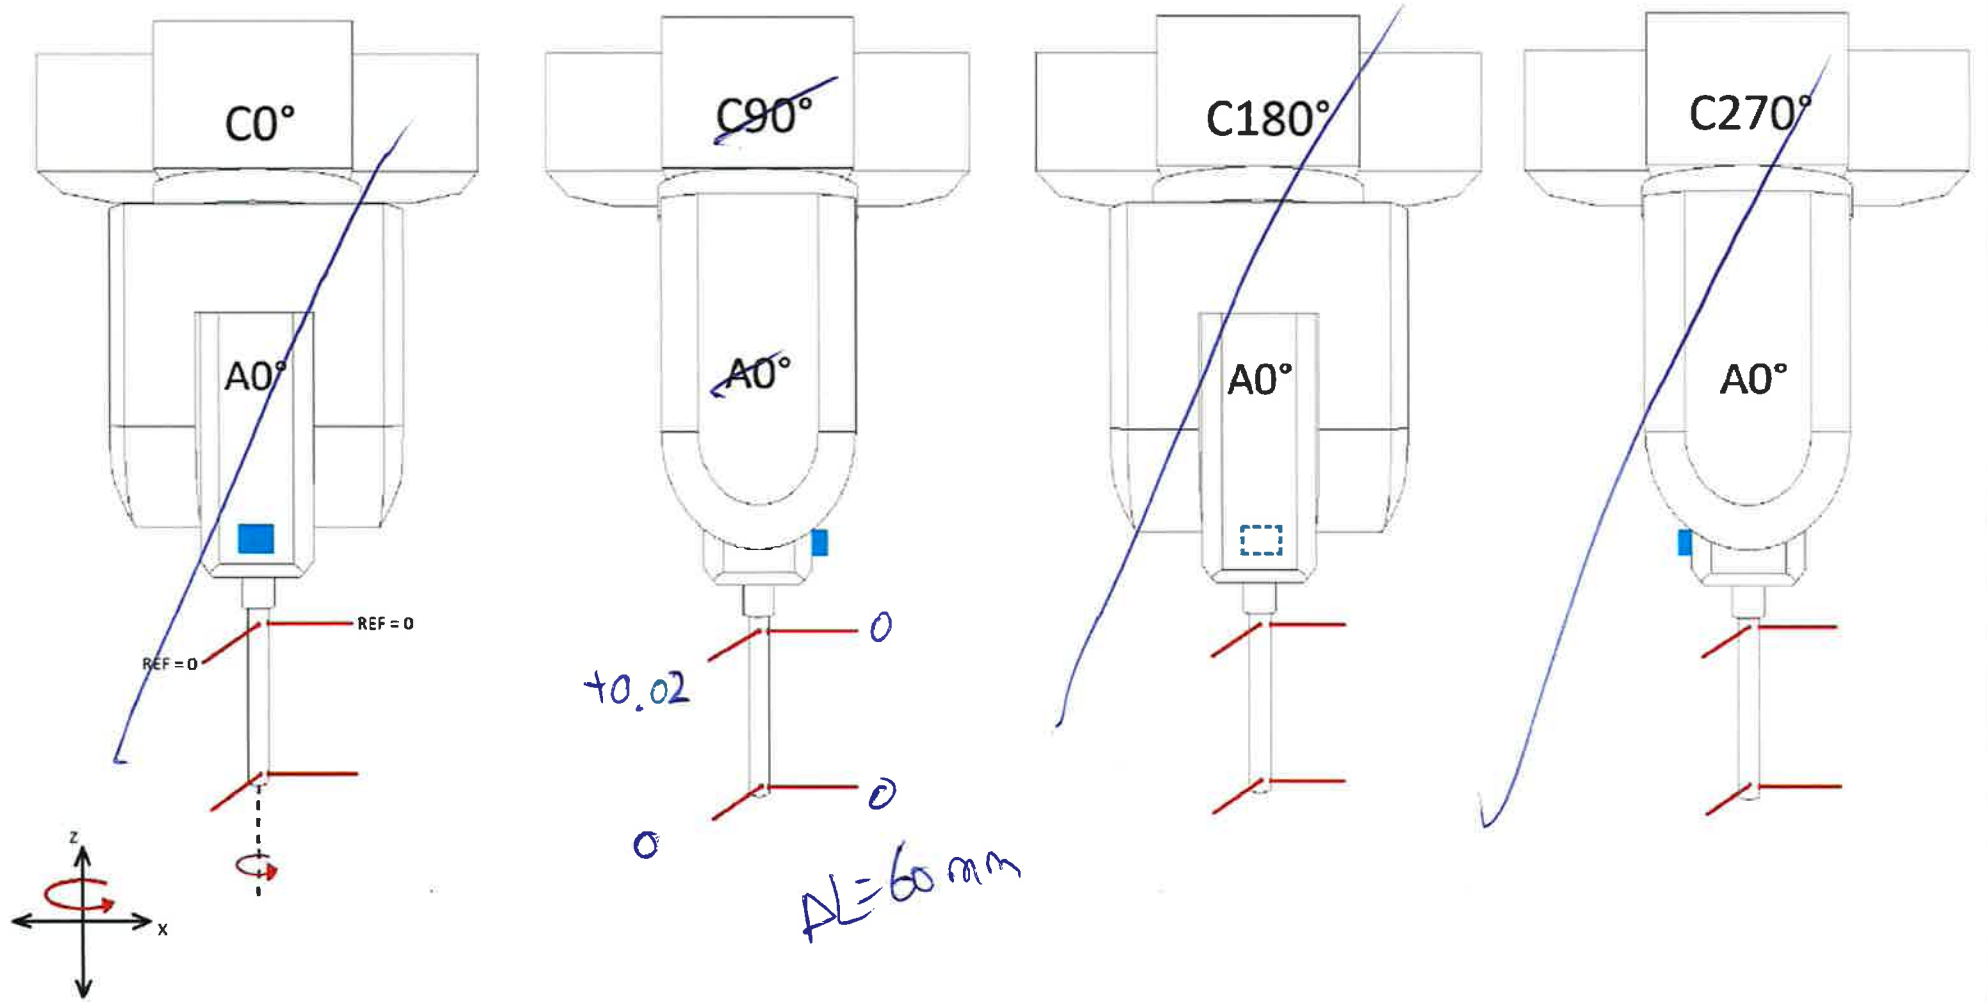

Klant	
Verantwoordelijke klant	
Datum	20/04/2026
Uur	
Techniker GIMA	
Referentienummer GIMA	

Machine	Merk	BRETON
	Type	XCEEDER 900R/T
	Serienummer	62044
	Interne nummer