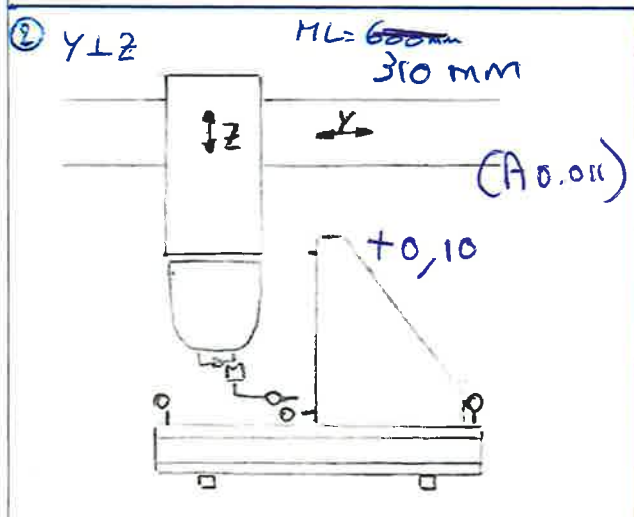

Klant	
Verantwoordelijke klant	
Datum	20/04/2026
Uur	
Techniker GIMA	
Referentienummer GIMA	

Machine	Merk	BRETON
	Type	XCLEEDER 900R/T
	Serienummer	62044
	Interne nummer