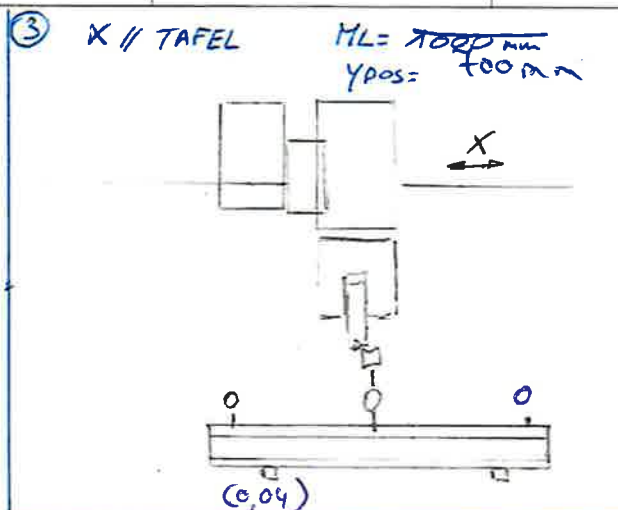

Klant	
Verantwoordelijke klant	
Datum	20/04/2026
Uur	
Techniker GIMA	
Referentienummer GIMA	

Machine	Merk	BRETON
	Type	XCLEEDER 900R/T
	Serienummer	62044
	Interne nummer